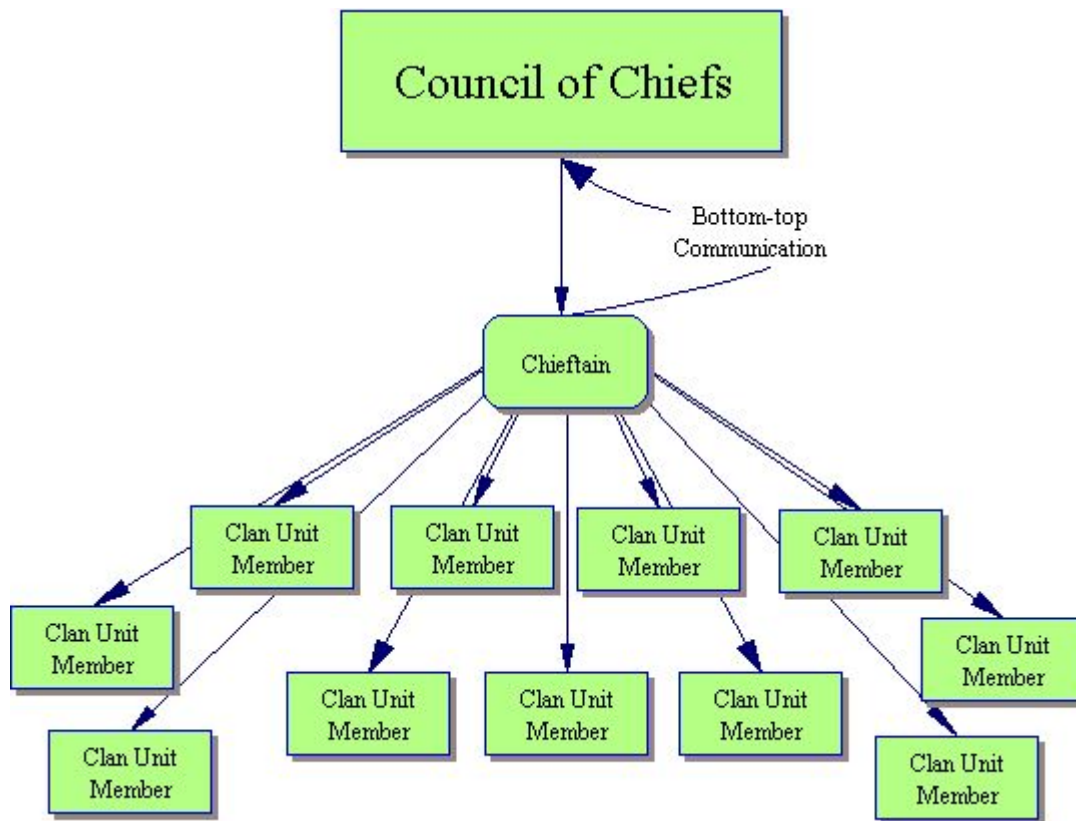

Ye Enchanted Krewe of Brigadoon

Leadership Structure

Each general member of Ye Enchanted Krewe of Brigadoon will be sub-grouped at random into one of eight clans. The eight clans shall have equal representation in the decision making process in accordance to the by-laws of Ye Enchanted Krewe of Brigadoon. Each of the eight Chieftains is the Council of Chiefs representative for each clan unit member and will facilitate communication between the board and members.